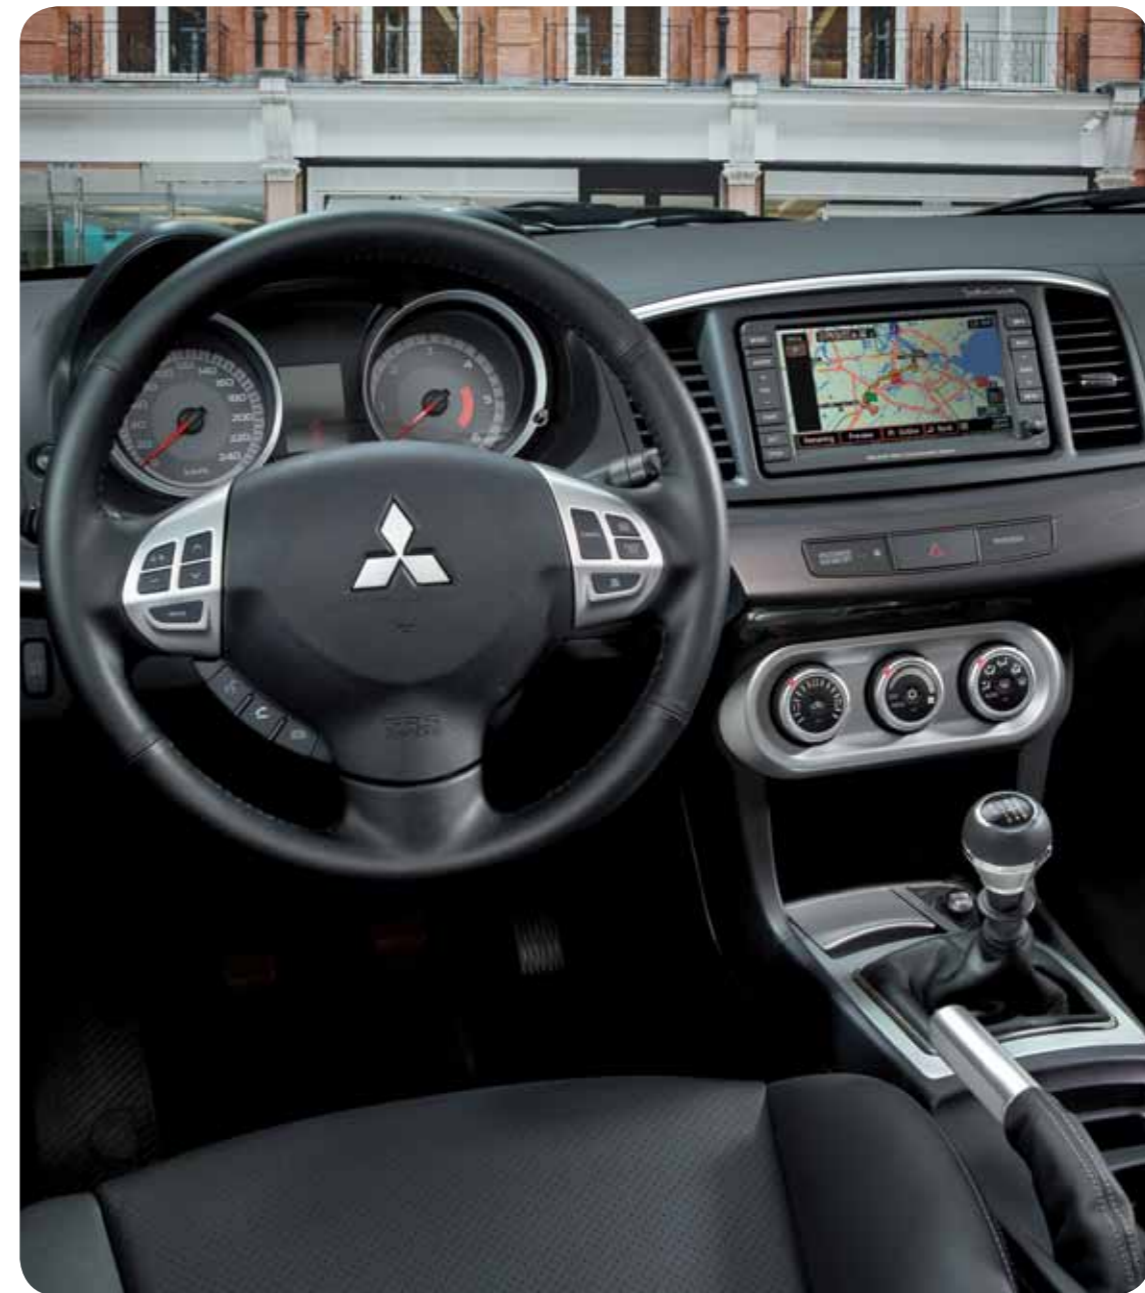

Interior decoration › panels

Carbon look.

At gearshift console, m/t.

MZ314066

At gearshift console, a/t.

MZ314068

At heater panel console.

MZ314070

Sports pedal kit

Brushed aluminium.

No drilling necessary.

For m/t, LHD (set of 3 pcs).

MZ313904

For a/t, LHD (set of 2 pcs).

MZ313905

Tuner/6 CD changer

MP3 compatible.

MZ313875

Tuner/CD player

MP3 compatible.

For vehicles without

factory audio.

MZ313876

Mute kit audio

MME31650

Aux-cable for audio

Incl. noise filter.

To connect your iPod,

MP3 player etc.

MZ360136EX

◀ Interior decoration panels

Silver colour.

At gearshift console, m/t.

MZ314065

At gearshift console, a/t.

MZ314067

At heater panel console.

MZ314069

Gearshift knob

Alloy in combination with

leather.

For 5 m/t models.

MZ314062

For 6 m/t models.

MZ314063

Handbrake lever

Alloy with leather cover.

MZ314064

THE SERIOUS BUSINESS OF INTERIOR DESIGN

The inside of the Mitsubishi Lancer leaves very little to be desired: a spacious cabin, elegant, minimalist styling, knobs and dials where you'd expect them to be, and, of course, an overall atmosphere of calm and relaxation. All the finer points of detail are a personal thing, so we've left them up to you. Do you like carbon? Or perhaps a beautiful alloy and leather shift knob? Take a look at the accessories we have to offer and let the interior decorator in you out.