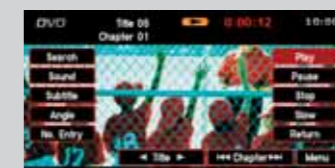

Detailed turn / map screen

Turn list / map screen

Arrow / map screen

Points of Interest along the route

TMC message

Music server

DVD video

Trip