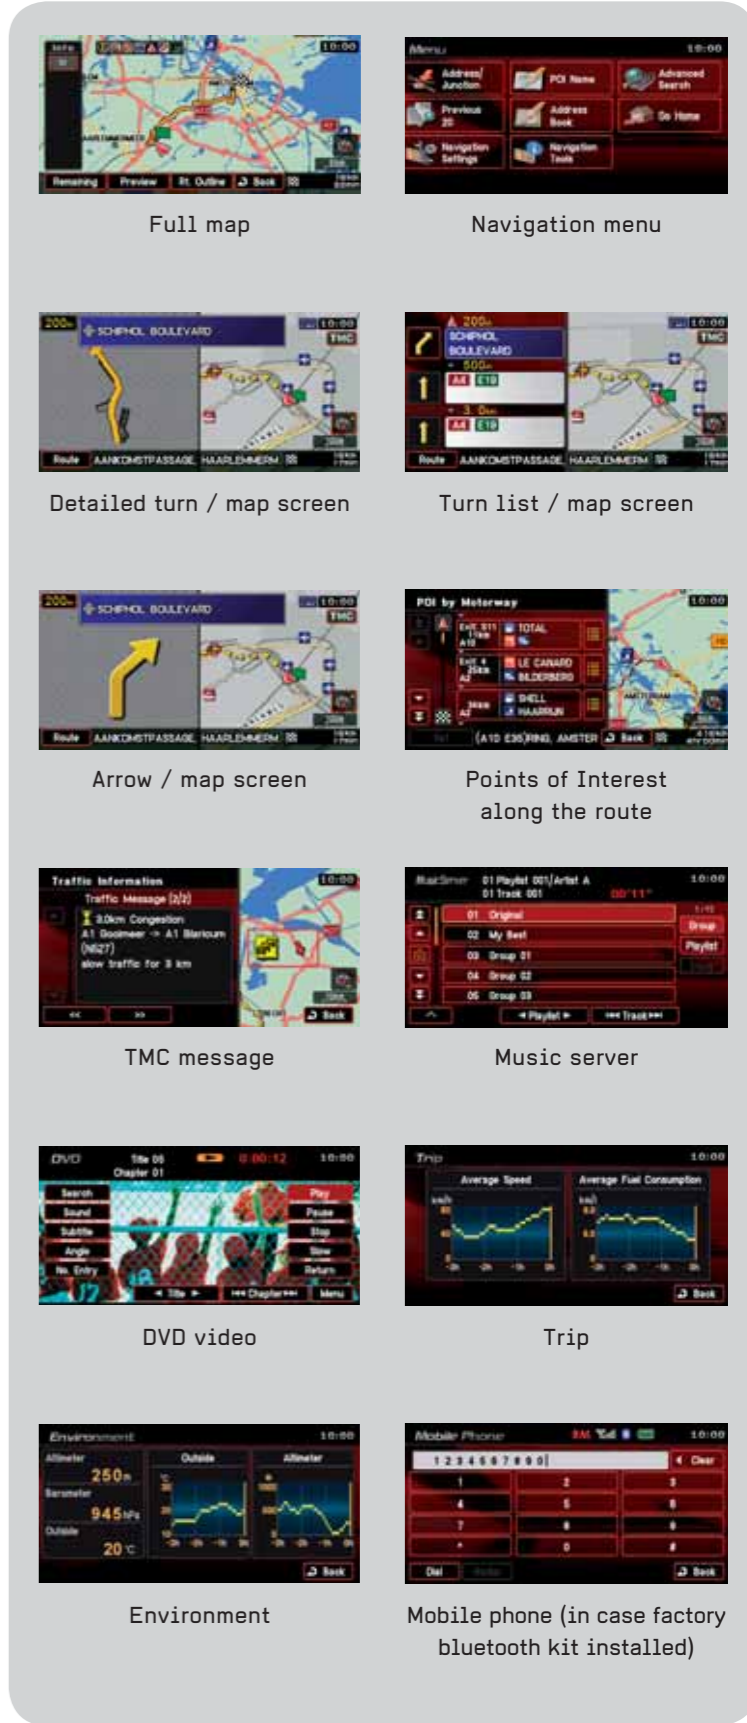

1. ◀ **Mitsubishi Multi Communication System (MMCS)**
2. 30 GB harddisk double wide DIN audio-/video-/navigation system
   - 7" touch screen display
   - European road maps pre-installed on harddisk
   - Touch screen for all functions
   - Audio adjustable via factory option steering wheel buttons
   - 6 GB music server with Gracenote® database (24 GB for navigation)
   - CD-text
   - MP3 & WMA compatible
   - DVD video during standstill
   - DVD/CD slot
   - Standard equipped with TMC tuner
   - Board- and trip computer information: average speed (and graph), average fuel consumption (and graph), instant fuel consumption, driving time, distance to empty, distance driven after refueling, lap time, altimeter, barometer, outside temperature (also in graphs), airco display
   - Vehicle settings customizing options: keyless entry, day time running lights, wiper blades, indicators, dome light
   - Mobile phone operation (when factory Bluetooth® unit is installed)
   - Applicable to 6 speaker standard system and 9 speaker Rockford Fosgate
   - 4ch x 45W
   - AUX-cable to connect portable audio equipment (optional) MZ313899

Installation kit for MMCS
Includes new dashboard panel and CAN-adapter.
MZ360181EX

Mute kit MMCS
MME31651

AUX-cable for MMCS
Incl. noise filter.
To connect your iPod, MP3 player etc.
MZ360224EX

IN-CAR ENTERTAINMENT

AN ENJOYABLE, CAREFREE DRIVE